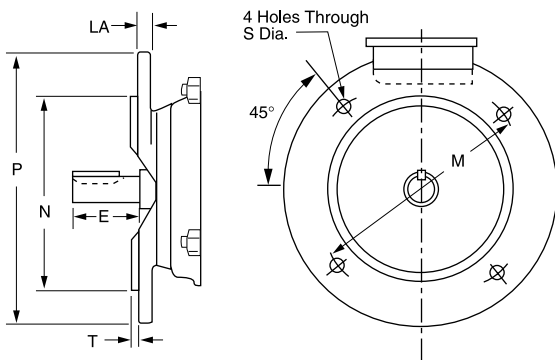

* 2 Pole Dimensions

The overall length dimension for each catalogue item is listed on pages 68-70 of this catalog.
Frames DF100L through DF132M, conduit box is located in the center of the frame.

B5 FLANGE